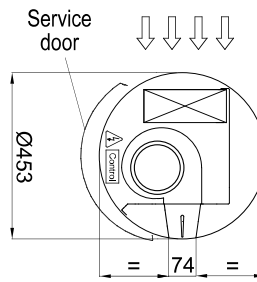

Lämpöpumppu - VRV

Malli	(m ³ /h)	(m)
RUND ECG 2500 VRV29-DA	7/8" - 3/8"	
RUND ECG 3000 VRV29-DA	7/8" - 3/8"	
RUND ECG 3000 VRV34-DA	7/8" - 3/8"	

60Hz

Lämpöpumppu - DX 1:1

Malli	(m ³ /h)	(m)
RUND ECG 1000 DX10-DA	5/8" - 3/8"	
RUND ECG 1500 DX13-DA	5/8" - 3/8"	
RUND ECG 1500 DX15-DA	5/8" - 3/8"	
RUND ECG 2000 DX22-DA	3/4" - 3/8"	
RUND ECG 2500 DX25-DA	3/4" - 3/8"	
RUND ECG 2500 DX29-DA	7/8" - 1/2"	
RUND ECG 3000 DX34-DA	7/8" - 1/2"	

Lämpöpumppu - VRV

Malli	(m ³ /h)	(m)
RUND ECG 1000 VRV10-DA	5/8" - 3/8"	
RUND ECG 1500 VRV13-DA	5/8" - 3/8"	
RUND ECG 1500 VRV15-DA	5/8" - 3/8"	
RUND ECG 2000 VRV20-DA	3/4" - 3/8"	
RUND ECG 2000 VRV24-DA	3/4" - 3/8"	
RUND ECG 2500 VRV25-DA	3/4" - 3/8"	
RUND ECG 2500 VRV29-DA	7/8" - 3/8"	
RUND ECG 3000 VRV29-DA	7/8" - 3/8"	
RUND ECG 3000 VRV34-DA	7/8" - 3/8"	

Mitat

	L
RUND 1000	1025
RUND 1500	1525
RUND 2000	2030
RUND 2500	2530
RUND 3000	2980

Electrical Connections
Entrances:
RJ45, M21, M26, M32

Floor fixing points with foot