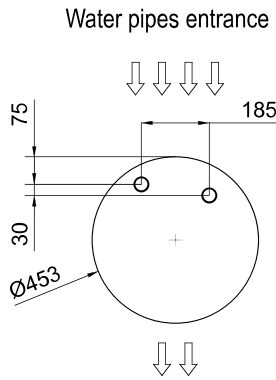

Lämpöpumppu - VRV

Malli	(m ³ /h)	(m)
RUND ECG 1000 VRV10-DA	5/8" - 3/8"	
RUND ECG 1500 VRV13-DA	5/8" - 3/8"	
RUND ECG 1500 VRV15-DA	5/8" - 3/8"	
RUND ECG 2000 VRV20-DA	3/4" - 3/8"	
RUND ECG 2000 VRV24-DA	3/4" - 3/8"	
RUND ECG 2500 VRV25-DA	3/4" - 3/8"	

Lämpöpumppu - VRV

Malli	(m ³ /h)	(m)
RUND ECG 2500 VRV29-DA	7/8" - 3/8"	
RUND ECG 3000 VRV29-DA	7/8" - 3/8"	
RUND ECG 3000 VRV34-DA	7/8" - 3/8"	

60Hz

Lämpöpumppu - DX 1:1

Malli	(m ³ /h)	(m)
RUND ECG 1000 DX10-DA	5/8" - 3/8"	
RUND ECG 1500 DX13-DA	5/8" - 3/8"	
RUND ECG 1500 DX15-DA	5/8" - 3/8"	
RUND ECG 2000 DX22-DA	3/4" - 3/8"	
RUND ECG 2500 DX25-DA	3/4" - 3/8"	
RUND ECG 2500 DX29-DA	7/8" - 1/2"	
RUND ECG 3000 DX34-DA	7/8" - 1/2"	

Lämpöpumppu - VRV

Malli	(m ³ /h)	(m)
RUND ECG 1000 VRV10-DA	5/8" - 3/8"	
RUND ECG 1500 VRV13-DA	5/8" - 3/8"	
RUND ECG 1500 VRV15-DA	5/8" - 3/8"	
RUND ECG 2000 VRV20-DA	3/4" - 3/8"	
RUND ECG 2000 VRV24-DA	3/4" - 3/8"	
RUND ECG 2500 VRV25-DA	3/4" - 3/8"	
RUND ECG 2500 VRV29-DA	7/8" - 3/8"	
RUND ECG 3000 VRV29-DA	7/8" - 3/8"	
RUND ECG 3000 VRV34-DA	7/8" - 3/8"	

Mitat

	L
RUND 1000	1025
RUND 1500	1525
RUND 2000	2030
RUND 2500	2530
RUND 3000	2980

Electrical Connections
Entrances:
RJ45, M21, M26, M32

Floor fixing points with foot