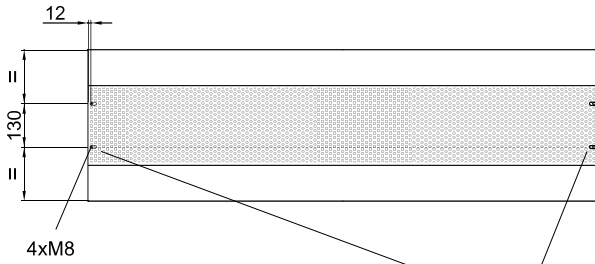

Mitat

	L
RUND 1000	1025
RUND 1500	1525
RUND 2000	2030
RUND 2500	2530
RUND 3000	2980